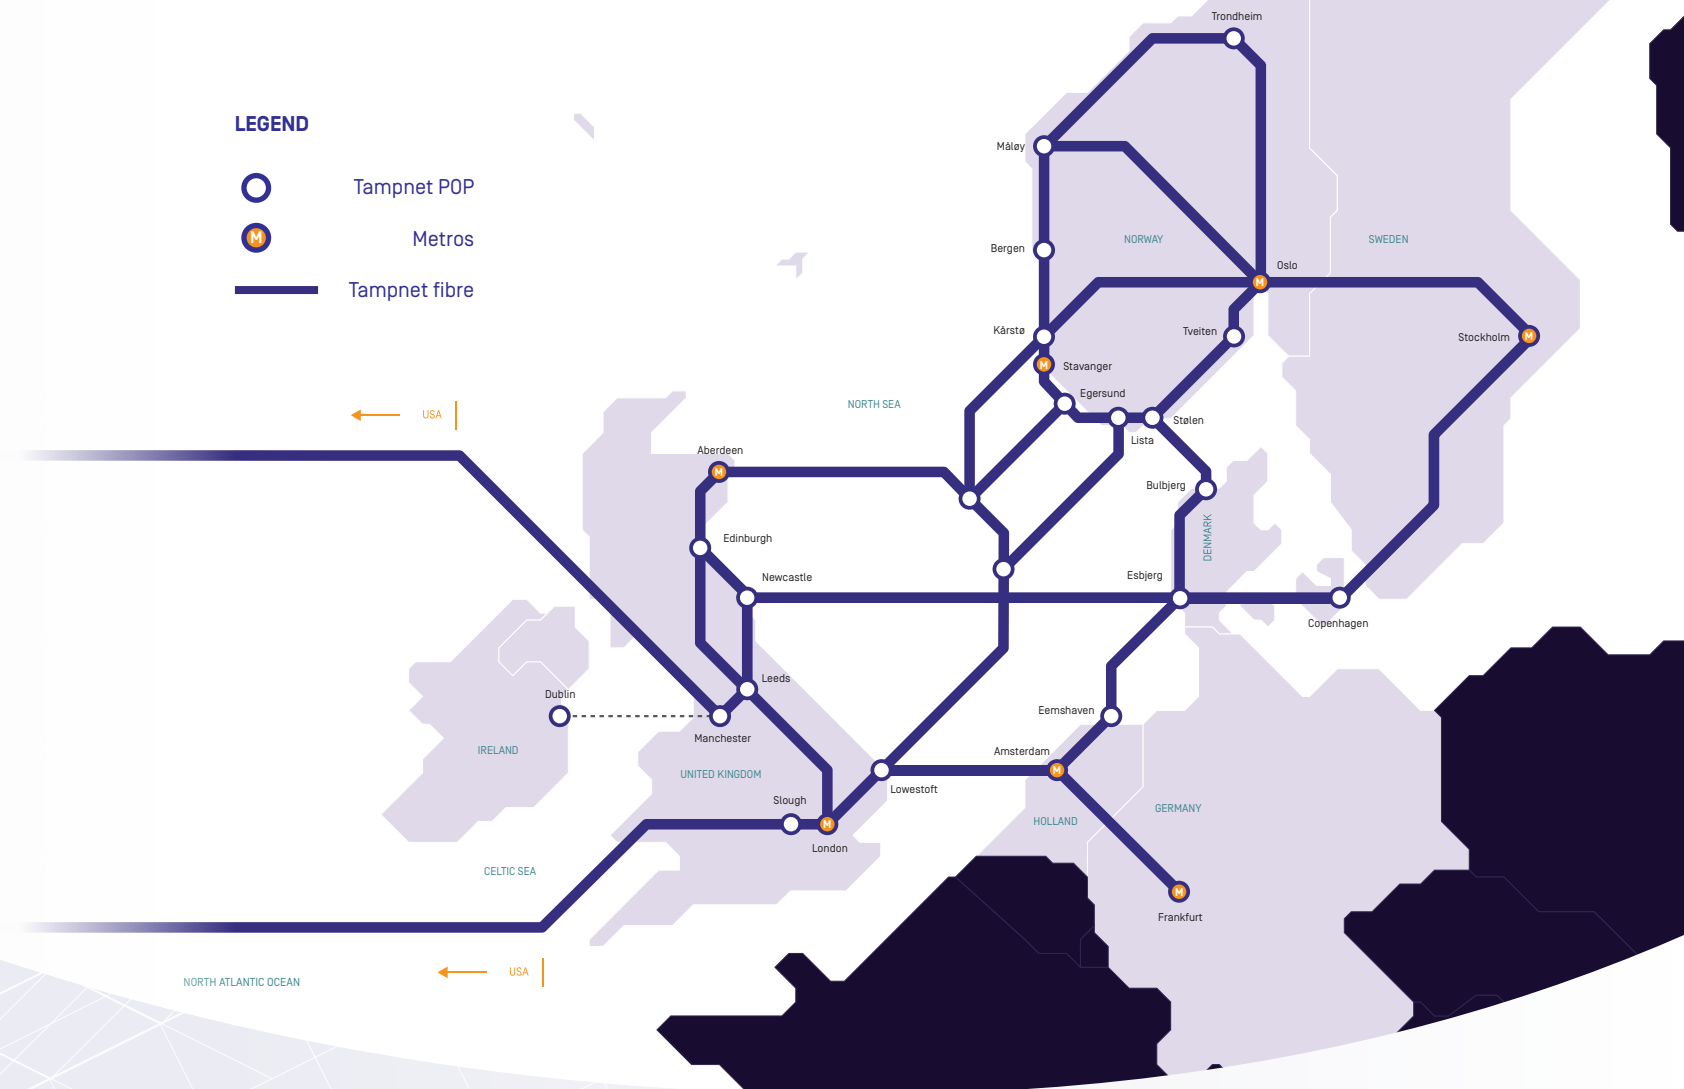

# CONNECTING EUROPEAN CITIES TO THE NORDICS

Tampnet Carrier is all about connectivity, capacity, speed and milliseconds – data transfer with minimum delay - without compromising quality and reliability

Tampnet Carrier connects European cities to the Nordics over its high capacity, low latency network in the North Sea. Underpinned by its wholly-owned, diversely routed subsea cables between the UK and Norway the unique network extends into seven countries, 30 core data centres and 12 markets throughout Europe.

Ethernet

Dark Fibre & Spectrum

Wavelength

Internet/ IP Transit

Cloud Connect

LEGEND

- Tampnet POP
- Metros
- Tampnet fibre

RTD TABLE MAIN ROUTES

RTD in ms	Stavanger	Oslo	Stockholm	Copenhagen	Amsterdam	Manchester	Frankfurt	London	Aberdeen	Houston
Stavanger		5,4	12,2	9,6	12,6	16,5	14,3	12,4	9,5	104,0
Oslo			6,8	9,9	12,9	19,0	14,6	14,9	12,0	110,9
Stockholm				14,7	17,7	25,8	04	20,8	18,8	116,8
Copenhagen					9,0	19,3	10,5	13,6	16,9	109,6
Amsterdam						10,3	5,0	5,8	16,7	101,8
Manchester							16,6	5,7	7,0	101,7
Frankfurt								10,9	21,8	106,9
London									10,9	96,0
Aberdeen										105,0
Houston										