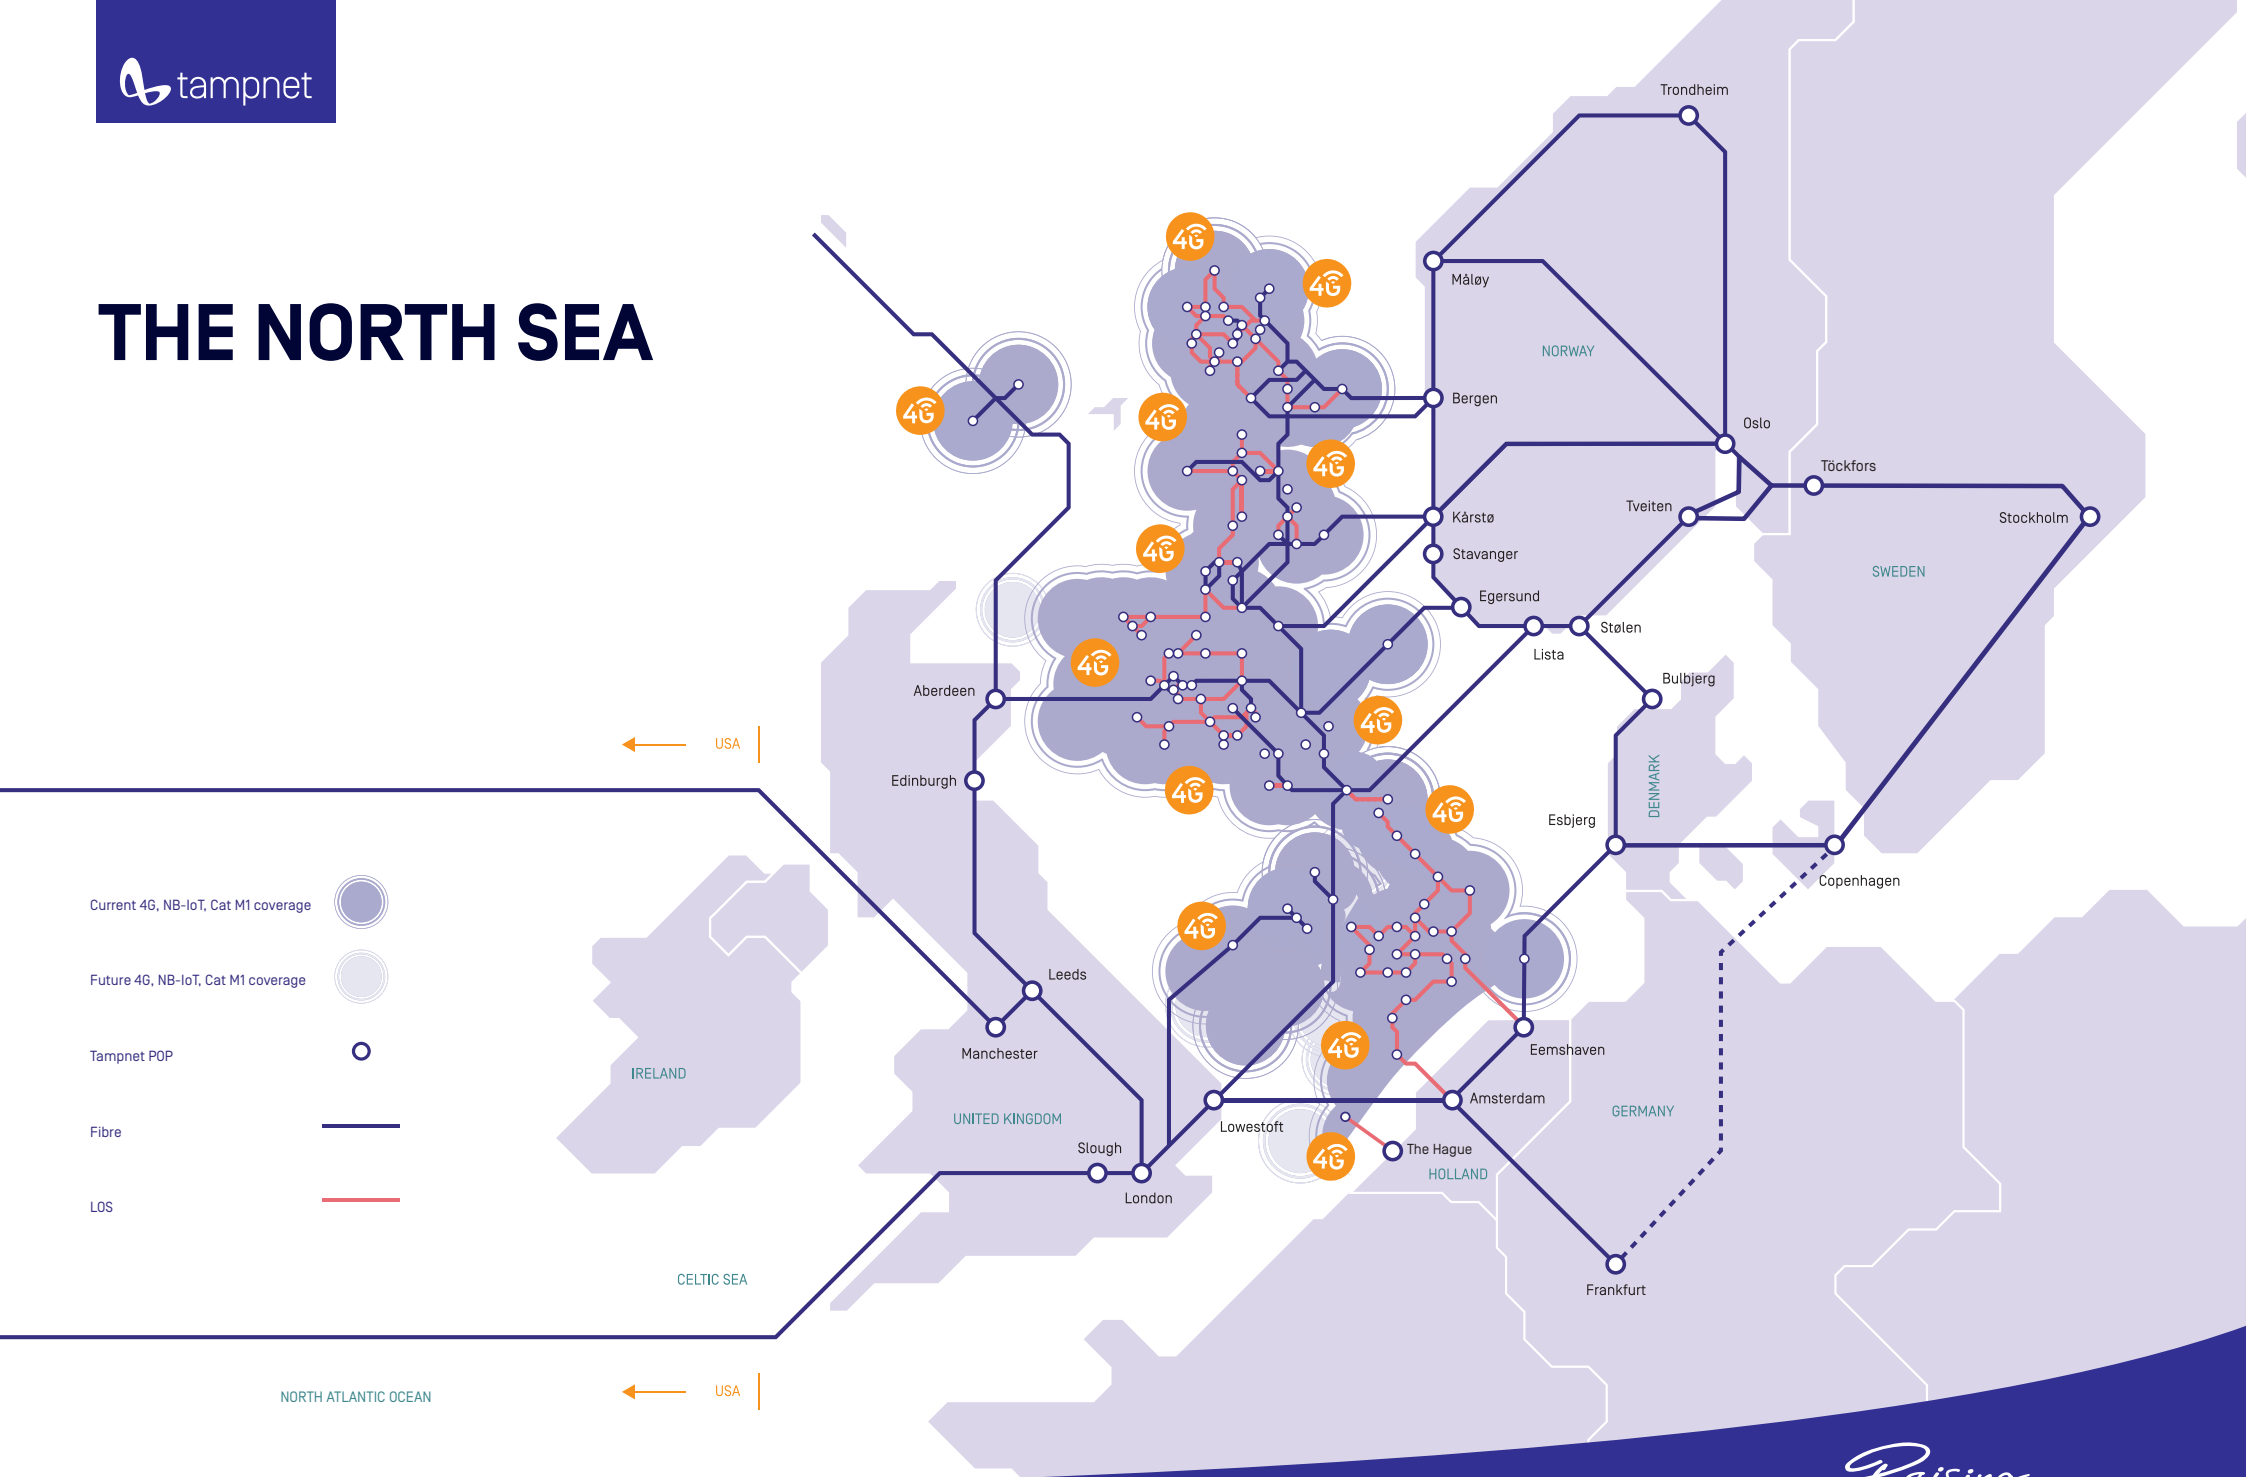

THE NORTH SEA

- Current 4G, NB-IoT, Cat M1 coverage 
- Future 4G, NB-IoT, Cat M1 coverage 
- Tampnet POP 
- Fibre 
- LOS 

GULF OF MEXICO

Dallas

Baton Rouge

Pascagoula CLS

Houston

Fourchon

Corpus Christi

Freeport CLS

MEXICO

GULF OF MEXICO

CARRIER